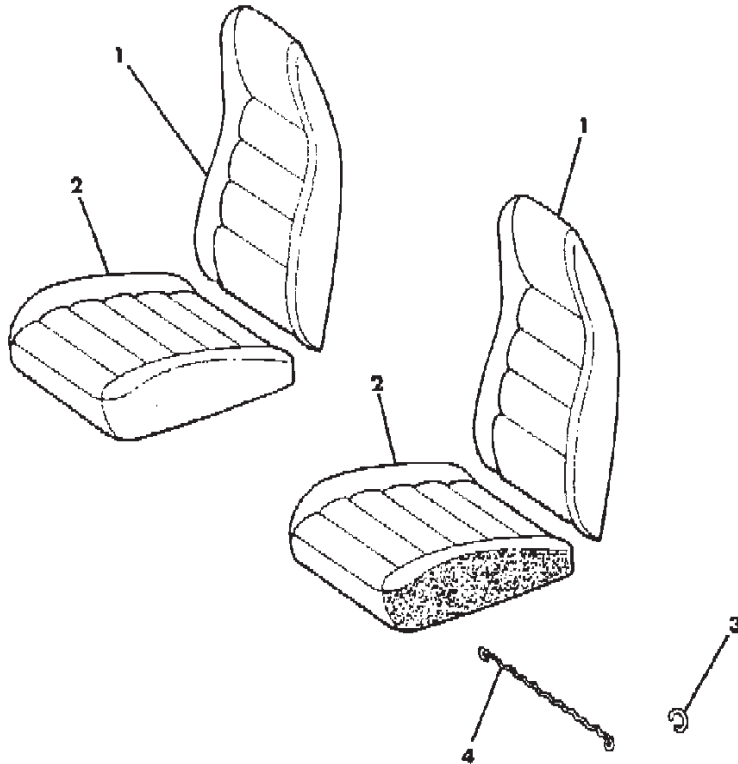

BODY

CJ=CJ-5, CJ-6, CJ-7, CJ-8, Scrambler(1981-86)
MJ=Comanche Pickup(1986)

STYLES

SJ=Wagoneer(1981-83), Grand Wagoneer(1984-86),
Cherokee(1981-83), J-10, J-20(1981-86)
XJ=Wagoneer(1984-86), Cherokee(1984-86)

AR = Use as Required - = Non Illustrated Part P.A.R. = Paint as Required

COVERS, FRONT SEAT UPHOLSTERY HIGH BACK BUCKET SEATS CJ-5,6,7,8, SCRAMBLER

Figure 46-1200

81J 046 1200

ITEM	PART NUMBER	QTY	BODY	MODEL	DESCRIPTION
	J576 6382	1			Coded "9EJ", 1985-86, Right
3	J400 0251	AR			RING .50"
	J436 3256	AR			.75"
4	J362 1468	AR			WIRE